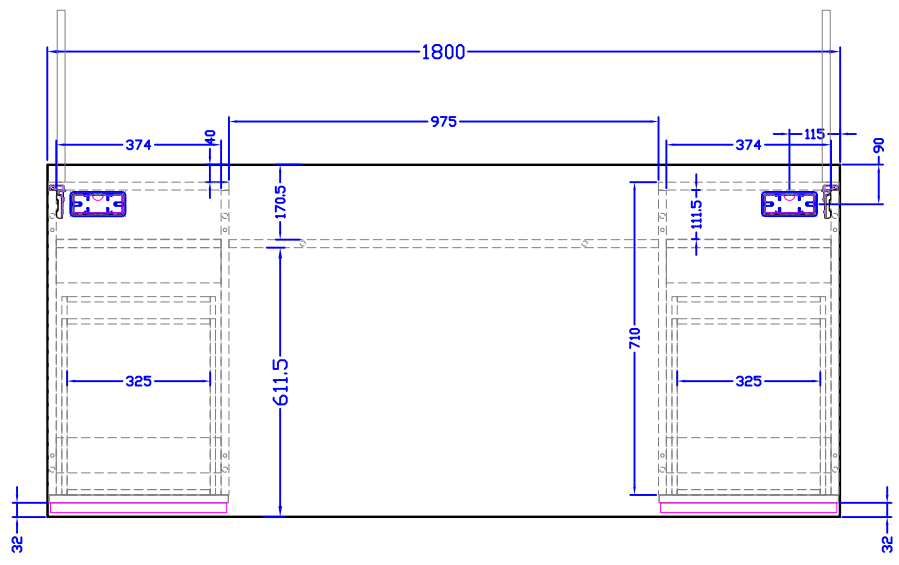

1 2 3 4 5 6

Assembly

B

C

2023/07/25

D

△				
△				
△				
△				

Management Desk

MD-1880W-DB

John Yamagata
Drafting

John Yamagata
Designing

Check

AKIRA CO.,LTD.

Drawing Number

1 2 3 4 5 6