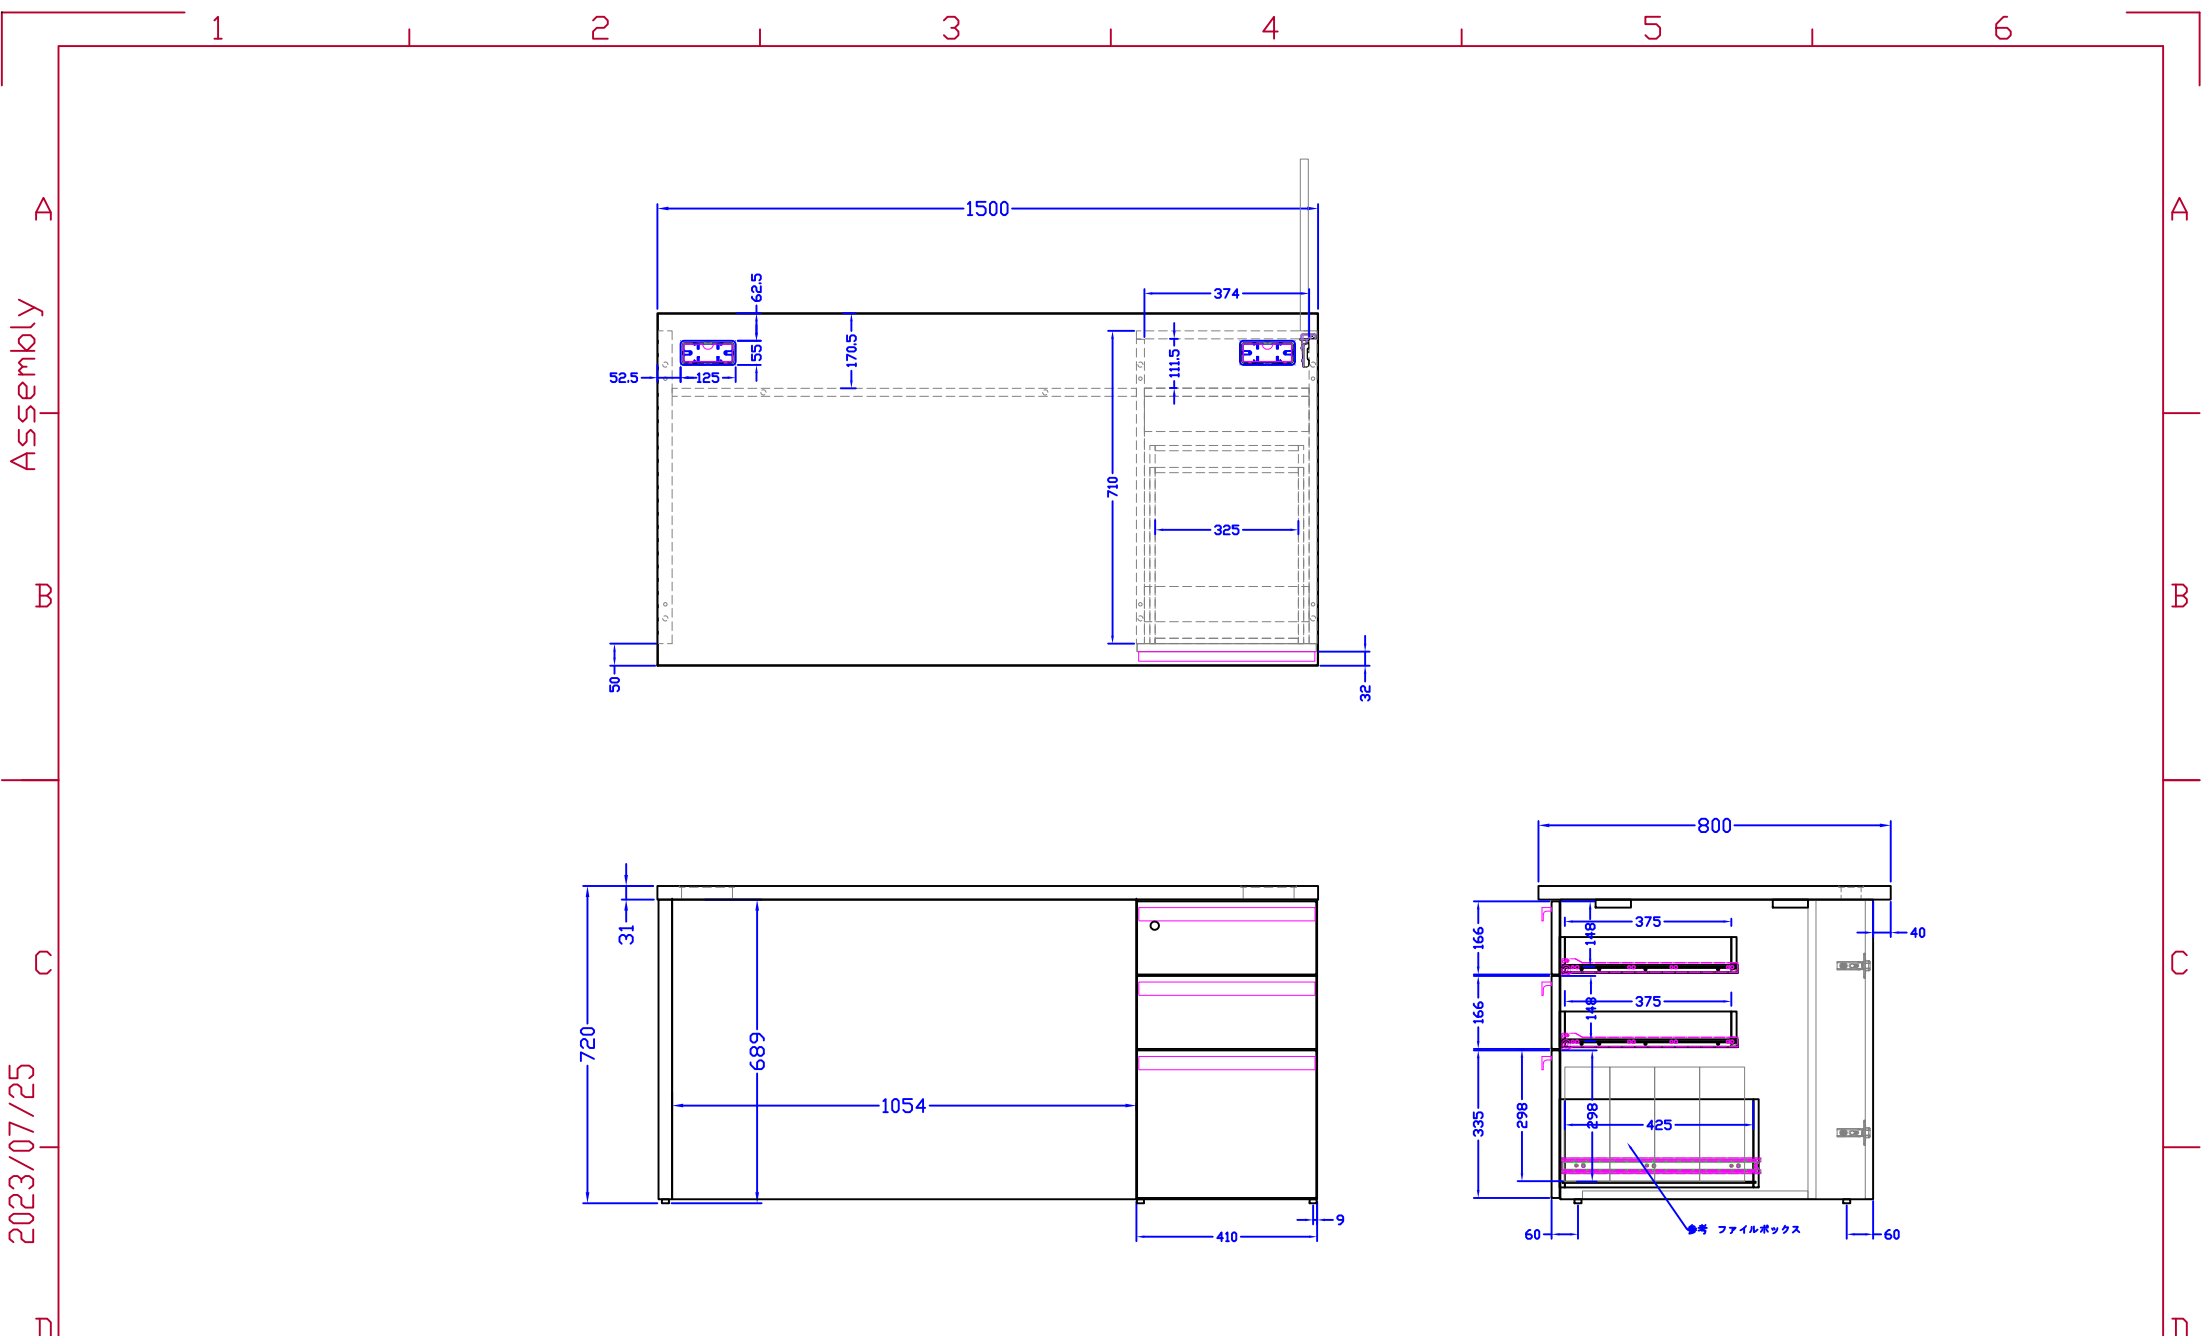

MD-1880W-DB

John Yamagata
Drafting

John Yamagata
Designing

Check

AKIRA CO.,LTD.

Drawing Number

1 2 3 4 5 6

2023/07/25

Drawing Number

1 2 3 4 5 6

2023/07/25

	1	2	3	4	5	6
A						
B						
C						
D						

△				
△				
△				
△				

Management Desk			MD-1560-DB		
			John Yamagata	John Yamagata	
			Drafting	Designing	Check
AKIRA CO.,LTD.					Drawing Number