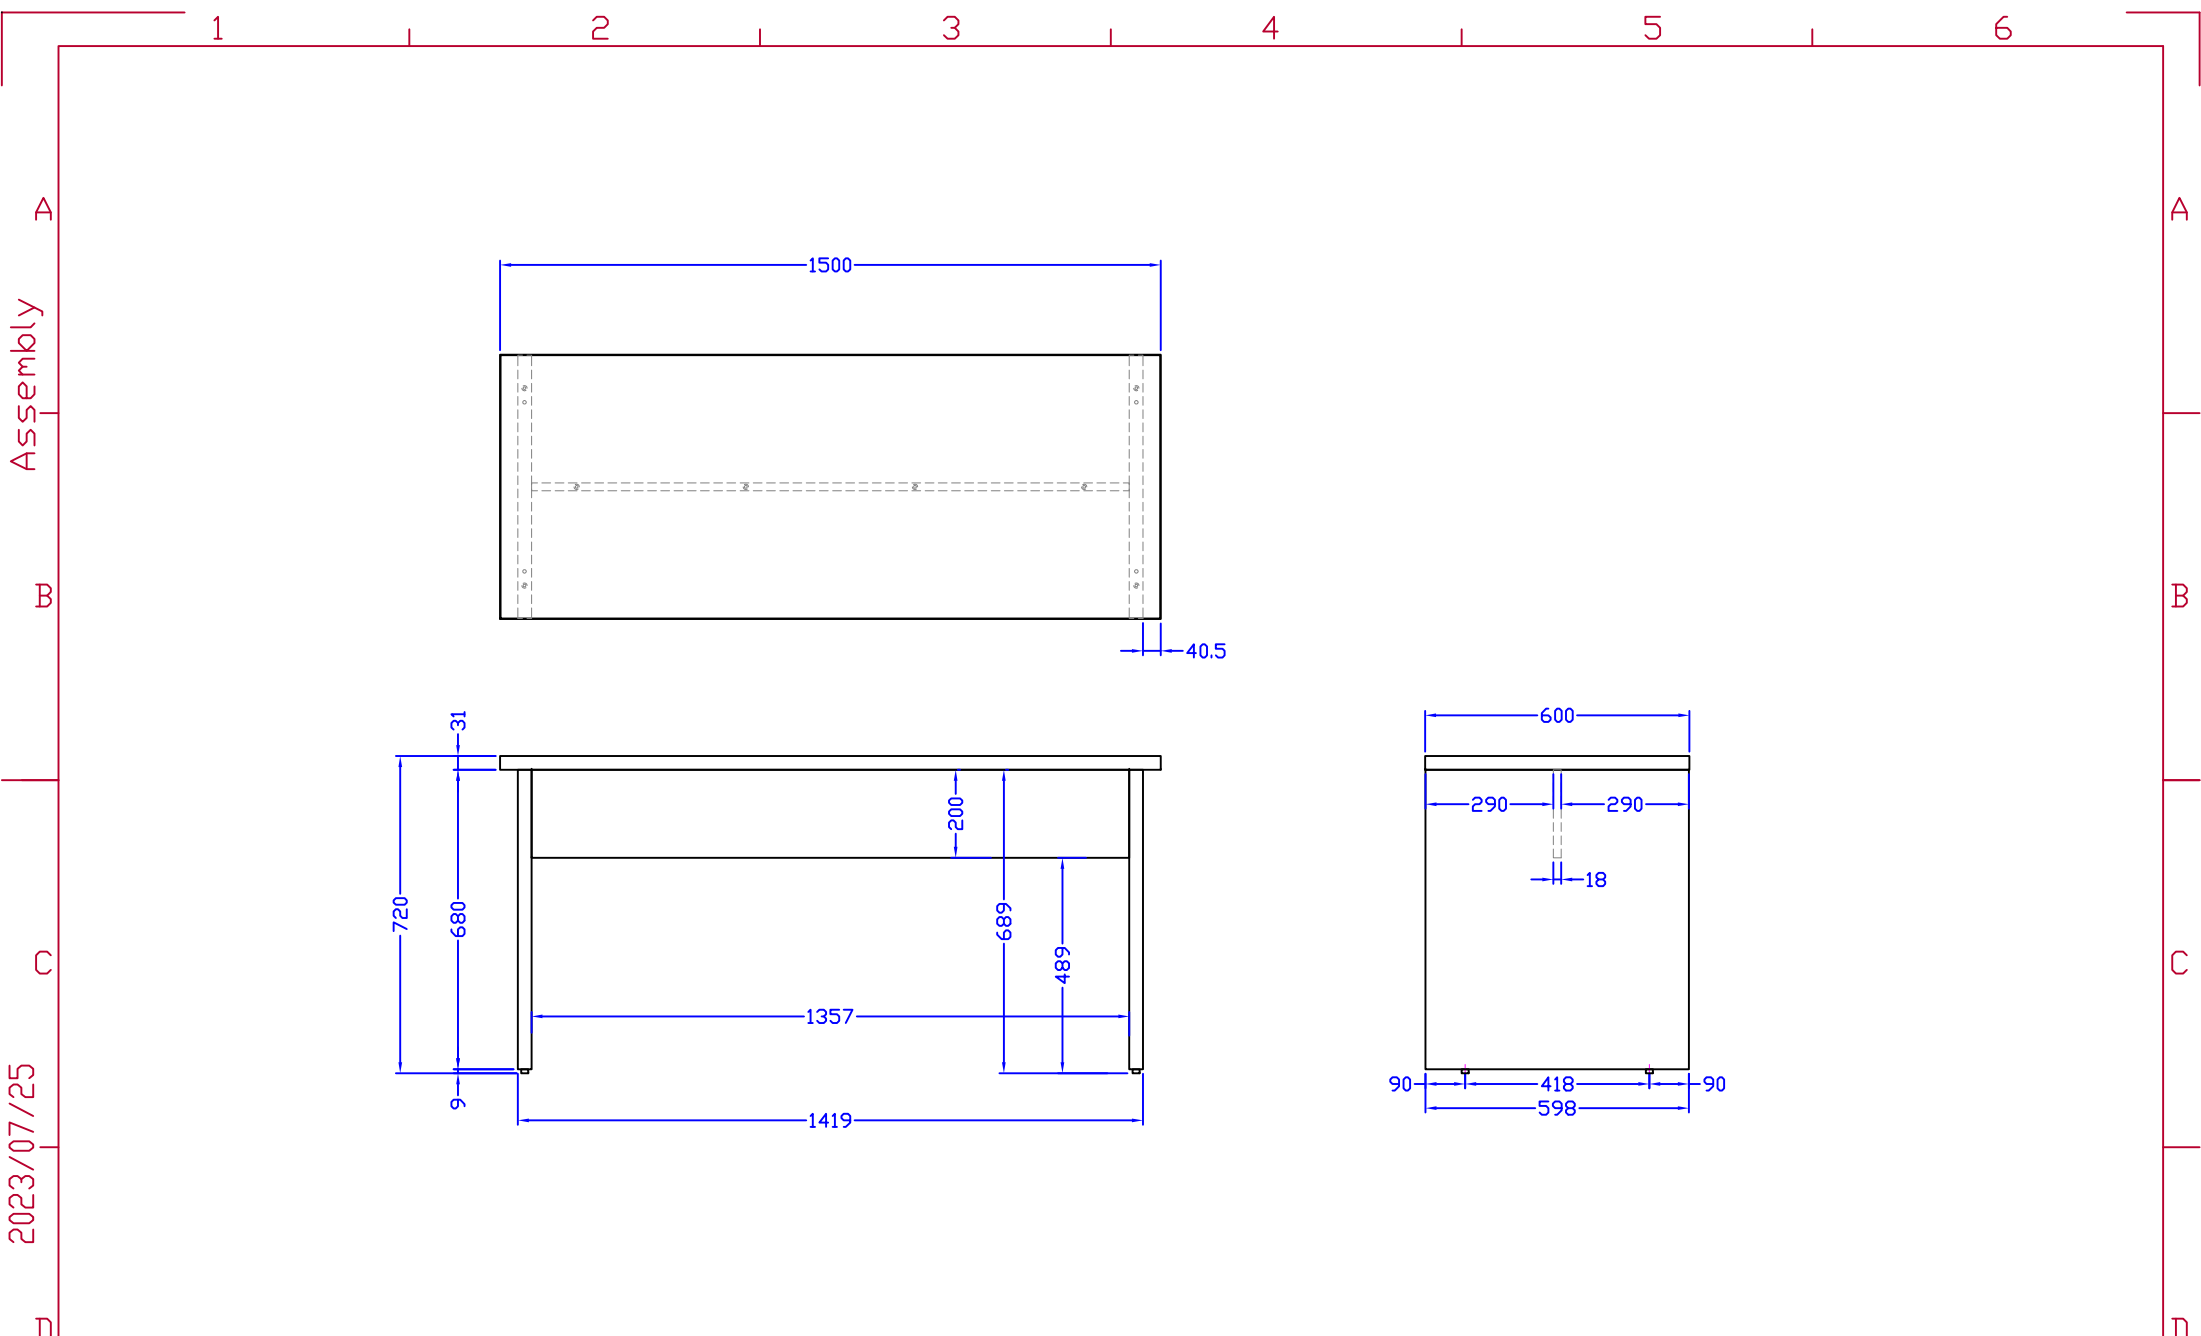

Drawing Number

1 2 3 4 5 6

2023/07/25

	1	2	3	4	5	6
A						
B						
C						
D						

△				
△				
△				
△				

Management Desk			MD-1560-DB		
			John Yamagata	John Yamagata	
			Drafting	Designing	Check
AKIRA CO.,LTD.					Drawing Number